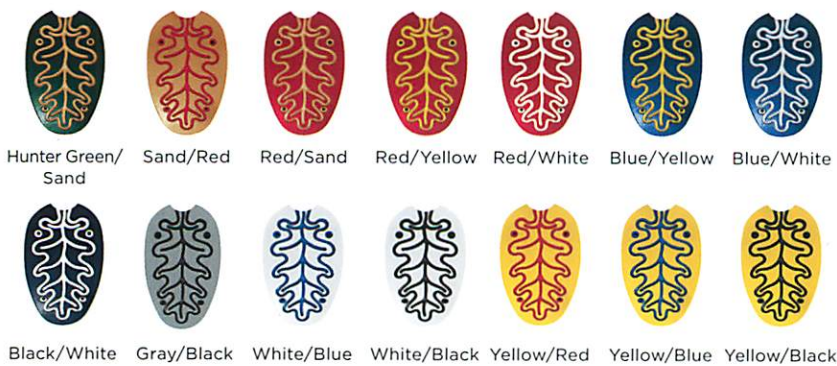

Color Choices

Rock-ite® Plastic Color Choice

Roofs, Slides, Big Timber® Components, Crawl Tubes, Bongos™, Bumpers and Panels.

Mira-Cote® Powder-Coated Painted Metal Color Choices

Posts, Arches, Swings and Accents (Railings & Climbers).

Miracle Swing Seat Colors

Textured Mira-Therm™ Color Choices

Mira-Therm™ coatings for Decks, Steps, Ramps, Bridges and Cargo Climbers are available in either orthophthalate-free Mira-Therm™ 2 (vinyl) or Mira-Therm™ PE (polyethylene)-based coatings with anti-microbial enhancements.

Mira-Lene™ Panel Color Choices

Antimicrobial Painted Metal Colors

This proprietary treatment helps prevent bacterial, mold, algae growth and stains.

55-Color-MR • 03.17.17

Colors are subject to change without notice. These color swatches above are for reference only, and are an approximation that do not reflect the properties of physical materials, and can vary when printed. For more information on color samples and the most up-to-date specifications, consult your local representative. Miracle Recreation uses high quality materials and state of the art manufacturing processes. Commercial playgrounds and products are subjected to years of environmental and solar exposure. Such extreme exposure takes its toll on paints and pigments, and all colors will fade over time. Miracle Recreation does not warrant against color fading or discoloration. It is important to properly maintain your playground to ensure its longevity. Depending on environmental conditions at your location, the installation of fabric shade structures may help to delay fading and discoloration. Miracle® is a division of PlayPower, Inc.